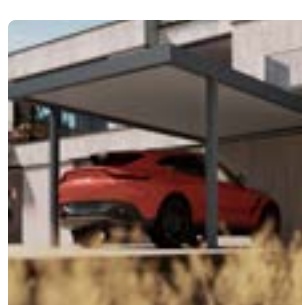

## Elegance and protection, fully tailored to you

With the B910, you're not just getting a carport, but an elegant extension of your home. The sleek aluminium design, coated in your favourite RAL colour, fits perfectly with any architectural style. Available as single or double roof, as a lean-to or freestanding, and fully modular to your wishes, for 1 or 2 vehicles.

The thoughtful finish – like recessed posts for easy driving in and out and hidden drainage through the posts – combines comfort with aesthetics.

Available as Flat version, with flat aluminium sheets as roof infill, or Rib version, with corrugated steel sheets, both providing extra sound insulation, your vehicle enjoys optimal shelter from rain and is protected against condensation, UV rays, hail or falling branches.

### Dimmable LED lighting

Both LED spots in the frame and LED on the gutter are possible on all sides. Plus, they're dimmable.

### Overhang

The recessed post creates a handy overhang, making it easier and safer to drive in and out. This smart solution gives you extra manoeuvring space and gives the carport an open, sleek look without sacrificing strength.