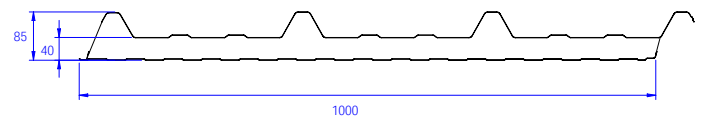

Roof infill

Rib

Custom-cut 85 mm insulated panels in steel. Top side in RAL7016, bottom side in RAL9002.